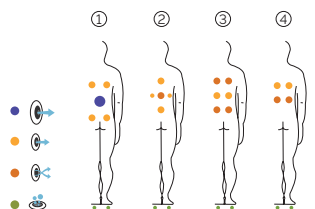

Weight: Empty 480 kg / Full 1.000 kg

6 colors

4 massages

EXCLUSIVE LINE

EN

AQUAVIA SPA

TECHNICAL SPECIFICATIONS

FEATURES	
Total massage points	28
Massage Jets	20
Air Nozzles	8
Jets / Stainless Steel Nozzles	Standard
Headrests	2
Touch Panel	Standard
Ultraviolet Treatment UV	Standard
Metal structure	Standard
ABS base	Standard
Energy Saving Cover	Standard
EcoSpa	Standard
Nordic Insulation System	Optional
FINISHES	
Colour Sense	4 LED
Pure Line Lighting	Standard
Surround Bluetooth Audio	Optional
Mueble Woodermax	Not available
Aromatherapy	Standard
Barra Acero Inoxidable	Not available
Wifi Spa Control	Optional
Without cabinet	Not available
MASSAGE PUMPS	
Water massage	1800 W / 2.5 CV
Relax Impact Pump	1150 W
FILTRATION AND HEATING	
Recirculation pump	200 W
Water heater	3.000 W
Type of filter	Cartridge
POWER SUPPLY	
Power requirement to 230 V (LOW/AMP)	3.400 W / 14.6 A
Voltage	230 V / 400 V III