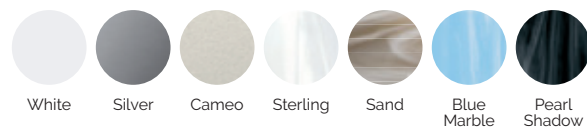

ACRYLFARBEN