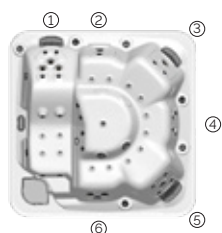

Pulse

The hot tub with just the right size.

CODE 69124

Ideal for **6 people**

6 positions

1 loungers

5 seats

Measures: 216 x 216 x 90 cm

Water capacity (l): 980 liters

Weight: Empty 330 kg / Full 1.310 kg

7 colors

6 massages