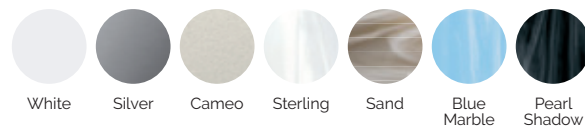

## SHELL FINISHES (ACRYLIC COLORS)