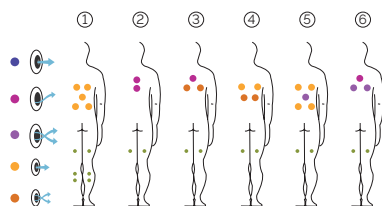

Pulse

The hot tub with just the right size.

CODE 69124

Ideal for **6 people**

6 positions

1 loungers

5 seats

Measures: 216 x 216 x 90 cm

Water capacity (l): 980 liters

Weight: Empty 330 kg / Full 1.310 kg

7 colors

6 massages